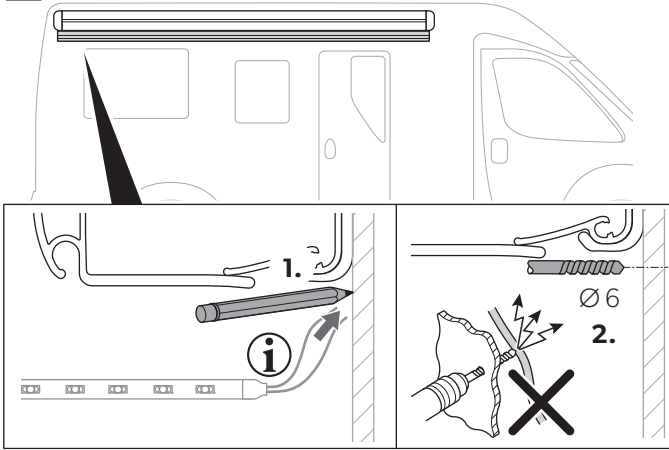

1

2

3

4

5

6

7

DOMETIC

YOUR LOCAL DEALER
dometic.com/dealer

YOUR LOCAL SUPPORT
dometic.com/contact

YOUR LOCAL SALES OFFICE
dometic.com/sales-offices

A complete list of Dometic companies, which comprise the Dometic Group, can be found in the public filings of:
DOMETIC GROUP AB Hemvämsgatan 15 SE-17154 Solna Sweden